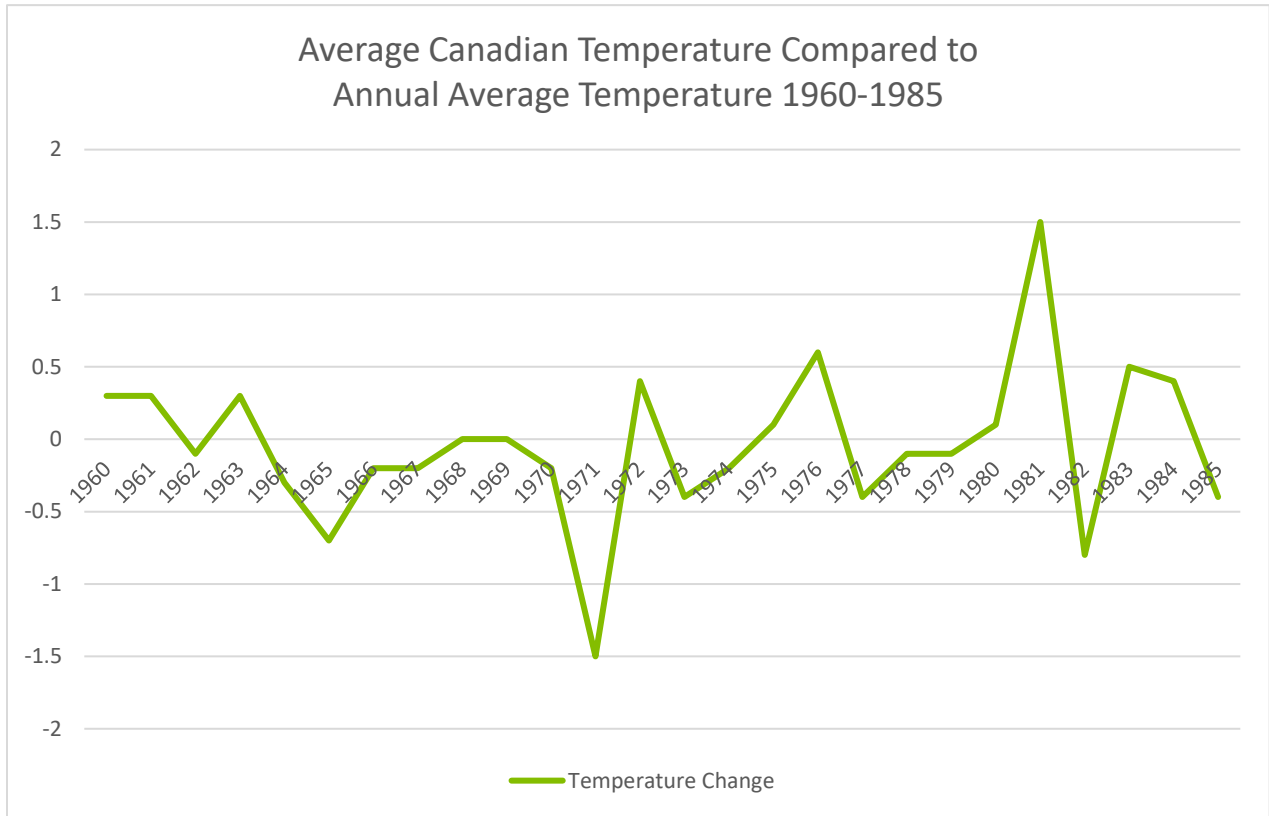

APPENDIX B: AVERAGE TEMPERATURE GRAPH

Data Source: Prairie Climate Centre

<http://prairieclimatecentre.ca/2017/10/seeing-is-believing-historical-records-prove-canada-is-warming/>

APPENDIX C: TEMPERATURE CHANGE IN CANADA 1986-2016

Year	Temperature Change
1986	1.2
1987	3.1
1988	0.6
1989	-0.5
1990	0.5
1991	-0.1
1992	0.9
1993	0.5
1994	0.2
1995	0.0
1996	-1.9
1997	1.6
1998	1.4
1999	2.6
2000	0.0
2001	3.5
2002	2.5
2003	1.4
2004	0.1
2005	1.5
2006	3.4
2007	1.1
2008	0.6
2009	0.9
2010	2.3
2011	2.4
2012	1.2
2013	-0.5
2014	1.2
2015	2.9
2016	2.9